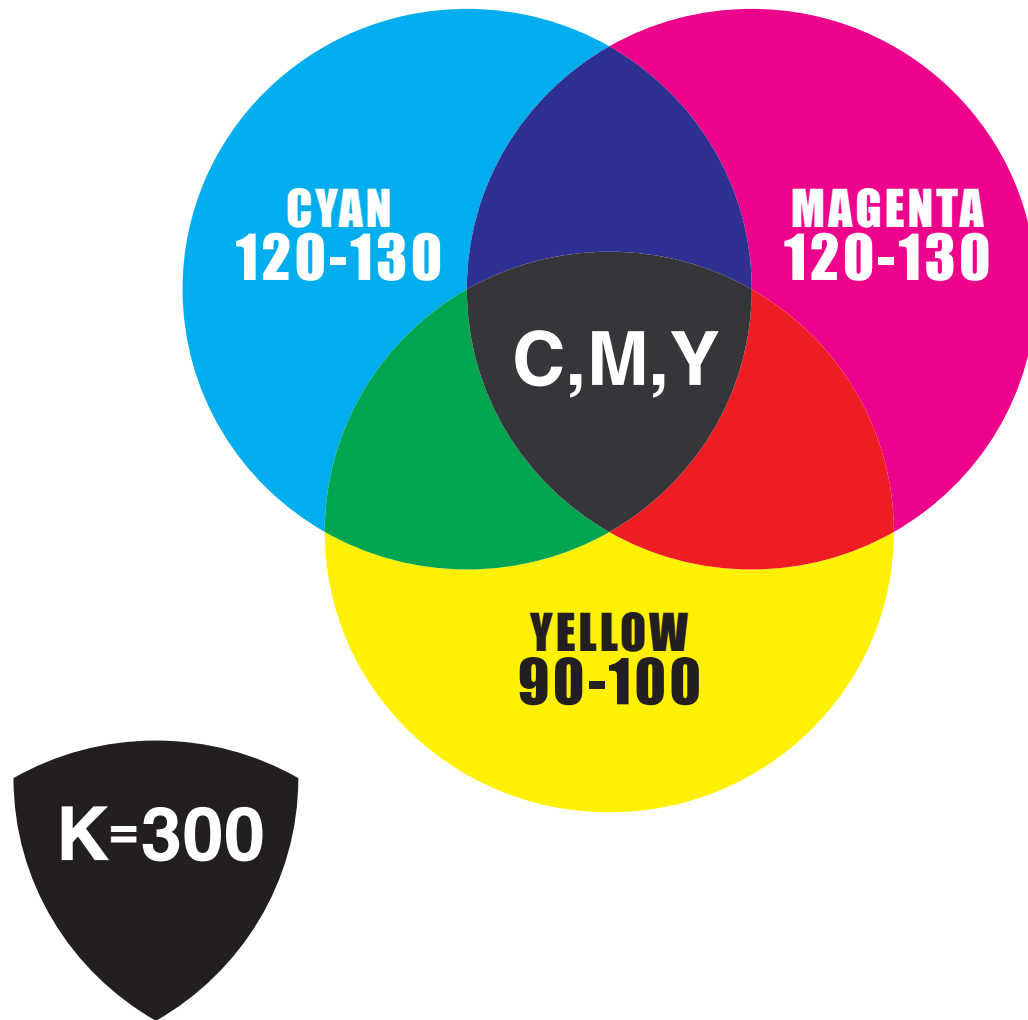

INK DENSITY VALUES

INTENDED FOR CUSTOMER'S OF GRAPHICS 2 PRESS. THE INK DENSITY VALUE CHART IS OUR RECOMMENDED INK VALUES FOR ACHIEVING OPTIMAL PRESS PERFORMANCE & ACCUARATE COLOR REPRODUCTION.

INK DENSITY VALUES

THESE VALUES REFLECT THE RECOMMENDED STANDARDS FOR OPTIMAL CORRUGATED PRESS PERFORMANCE.